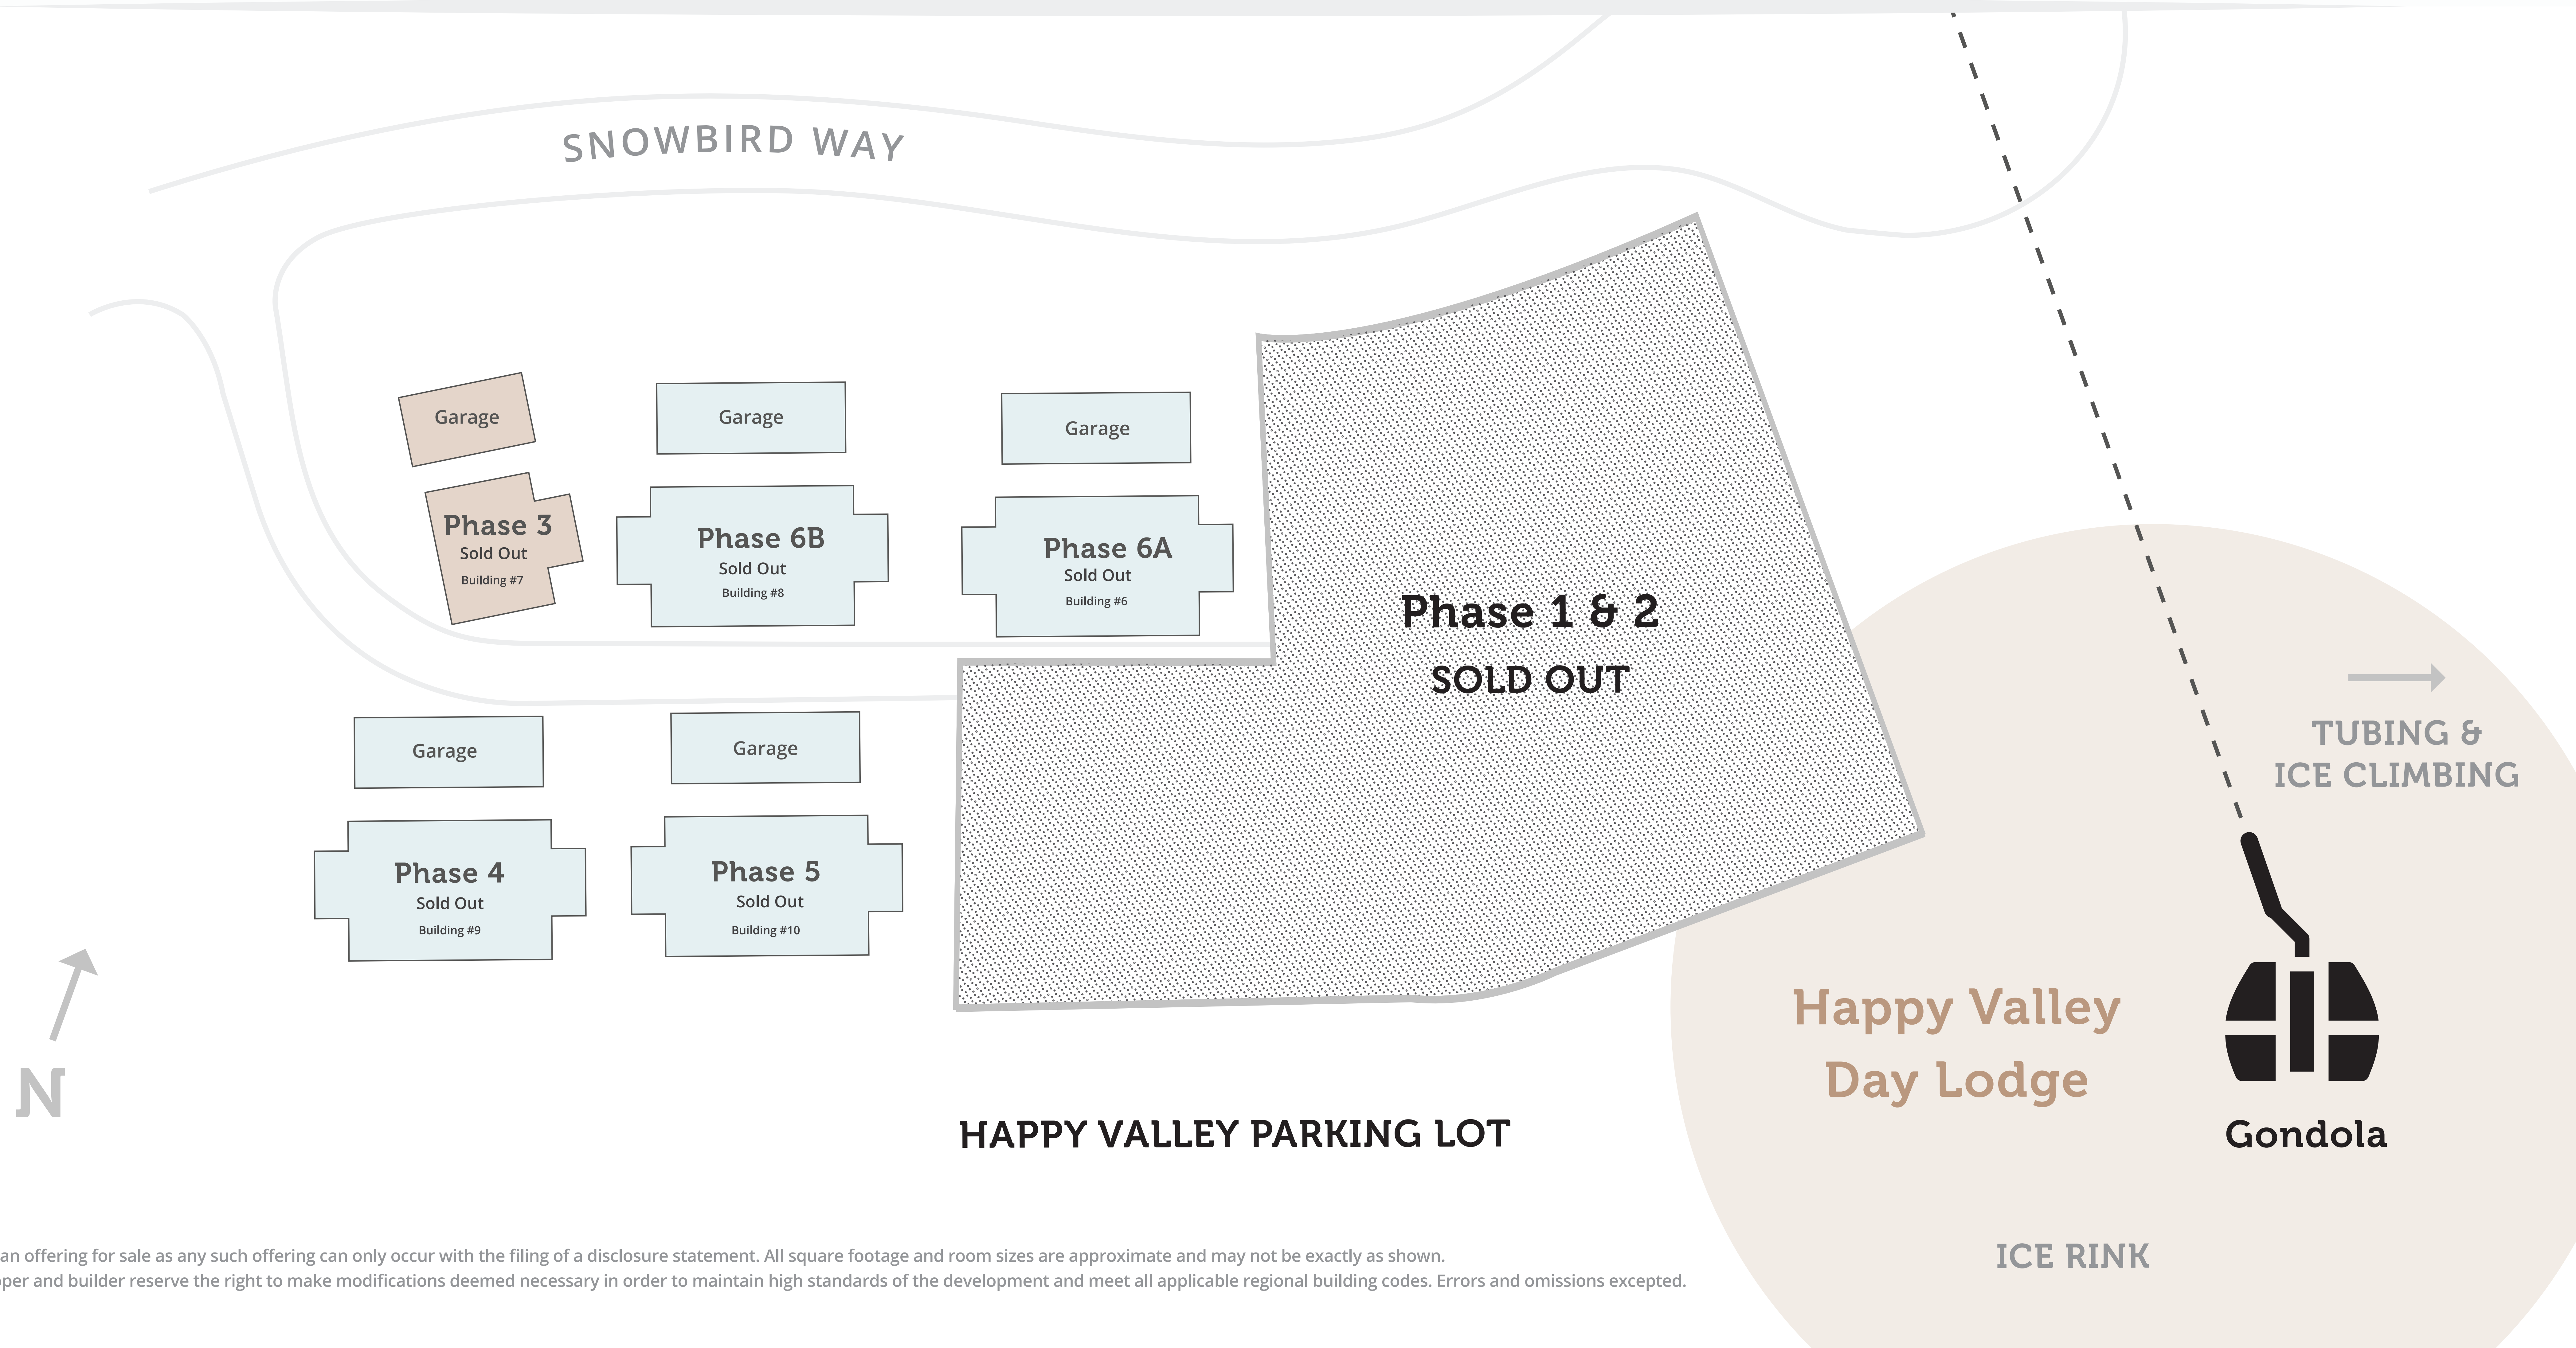

SPYGLASS

at Big White | British Columbia

Site Plan

SNOWBIRD WAY | BIG WHITE, BRITISH COLUMBIA, CA

3 PLEX

6 PLEX

This is not an offering for sale as any such offering can only occur with the filing of a disclosure statement. All square footage and room sizes are approximate and may not be exactly as shown. The developer and builder reserve the right to make modifications deemed necessary in order to maintain high standards of the development and meet all applicable regional building codes. Errors and omissions excepted.