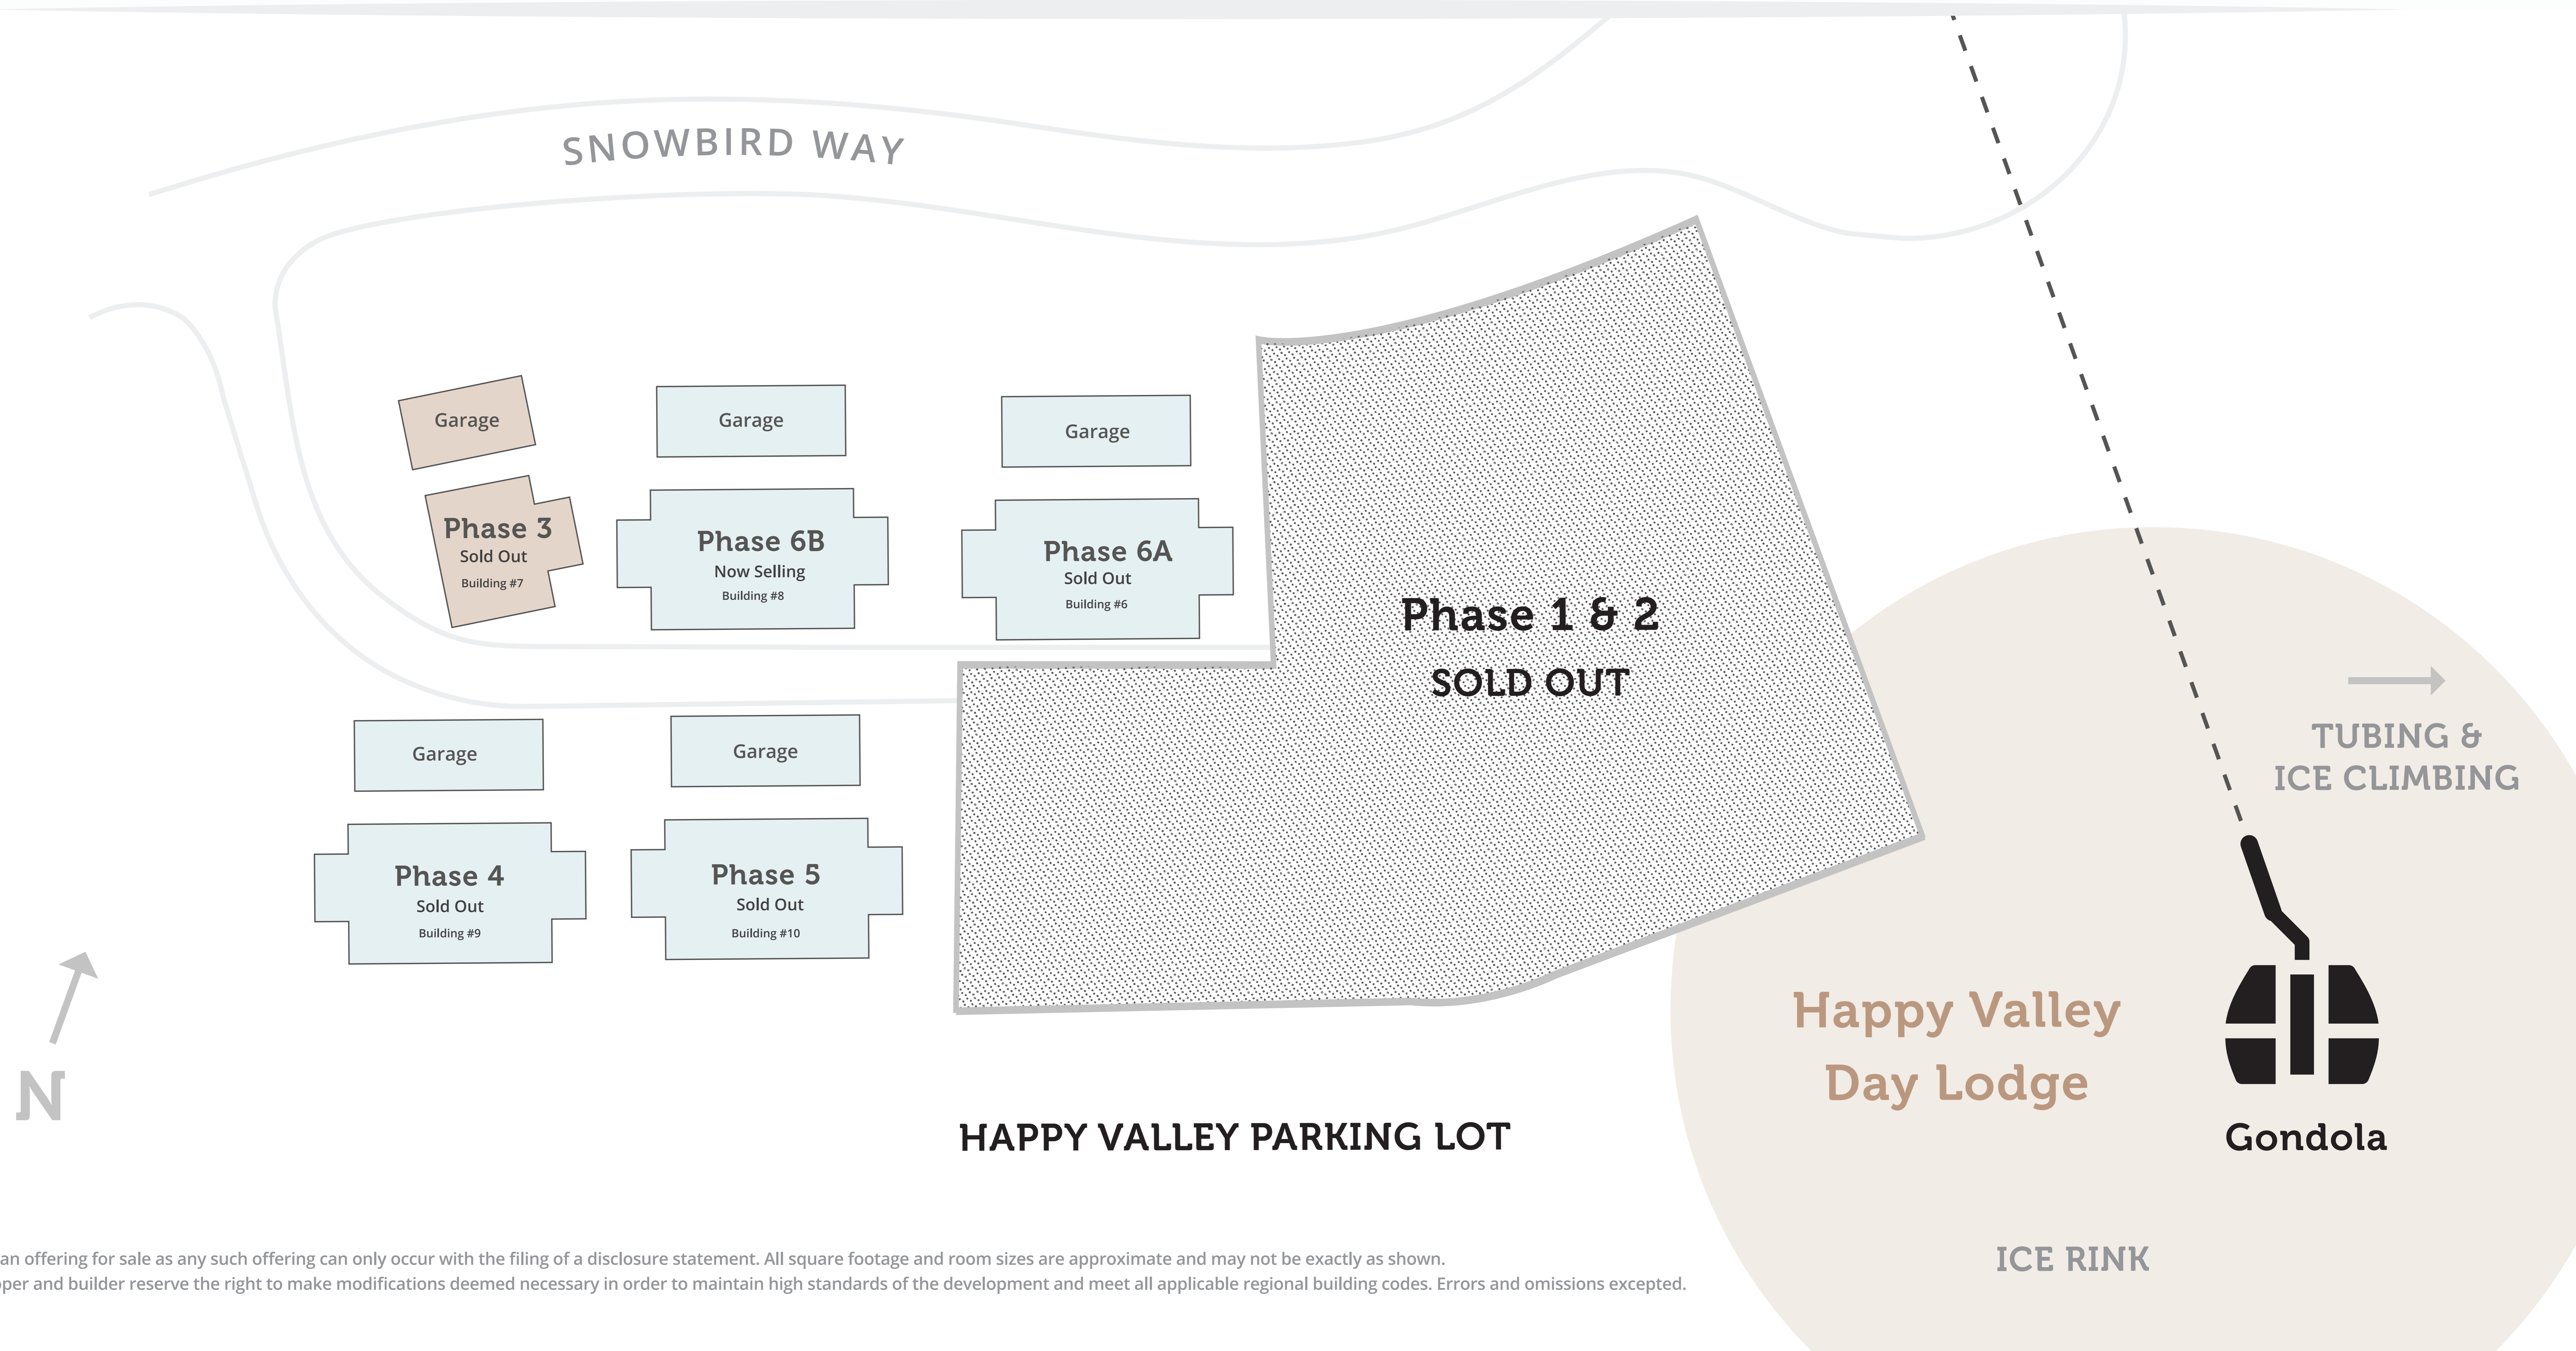

SPYGLASS

at Big White | British Columbia

Site Plan

SNOWBIRD WAY | BIG WHITE, BRITISH COLUMBIA, CA

3 PLEX

6 PLEX

This is not an offering for sale as any such offering can only occur with the filing of a disclosure statement. All square footage and room sizes are approximate and may not be exactly as shown. The developer and builder reserve the right to make modifications deemed necessary in order to maintain high standards of the development and meet all applicable regional building codes. Errors and omissions excepted.