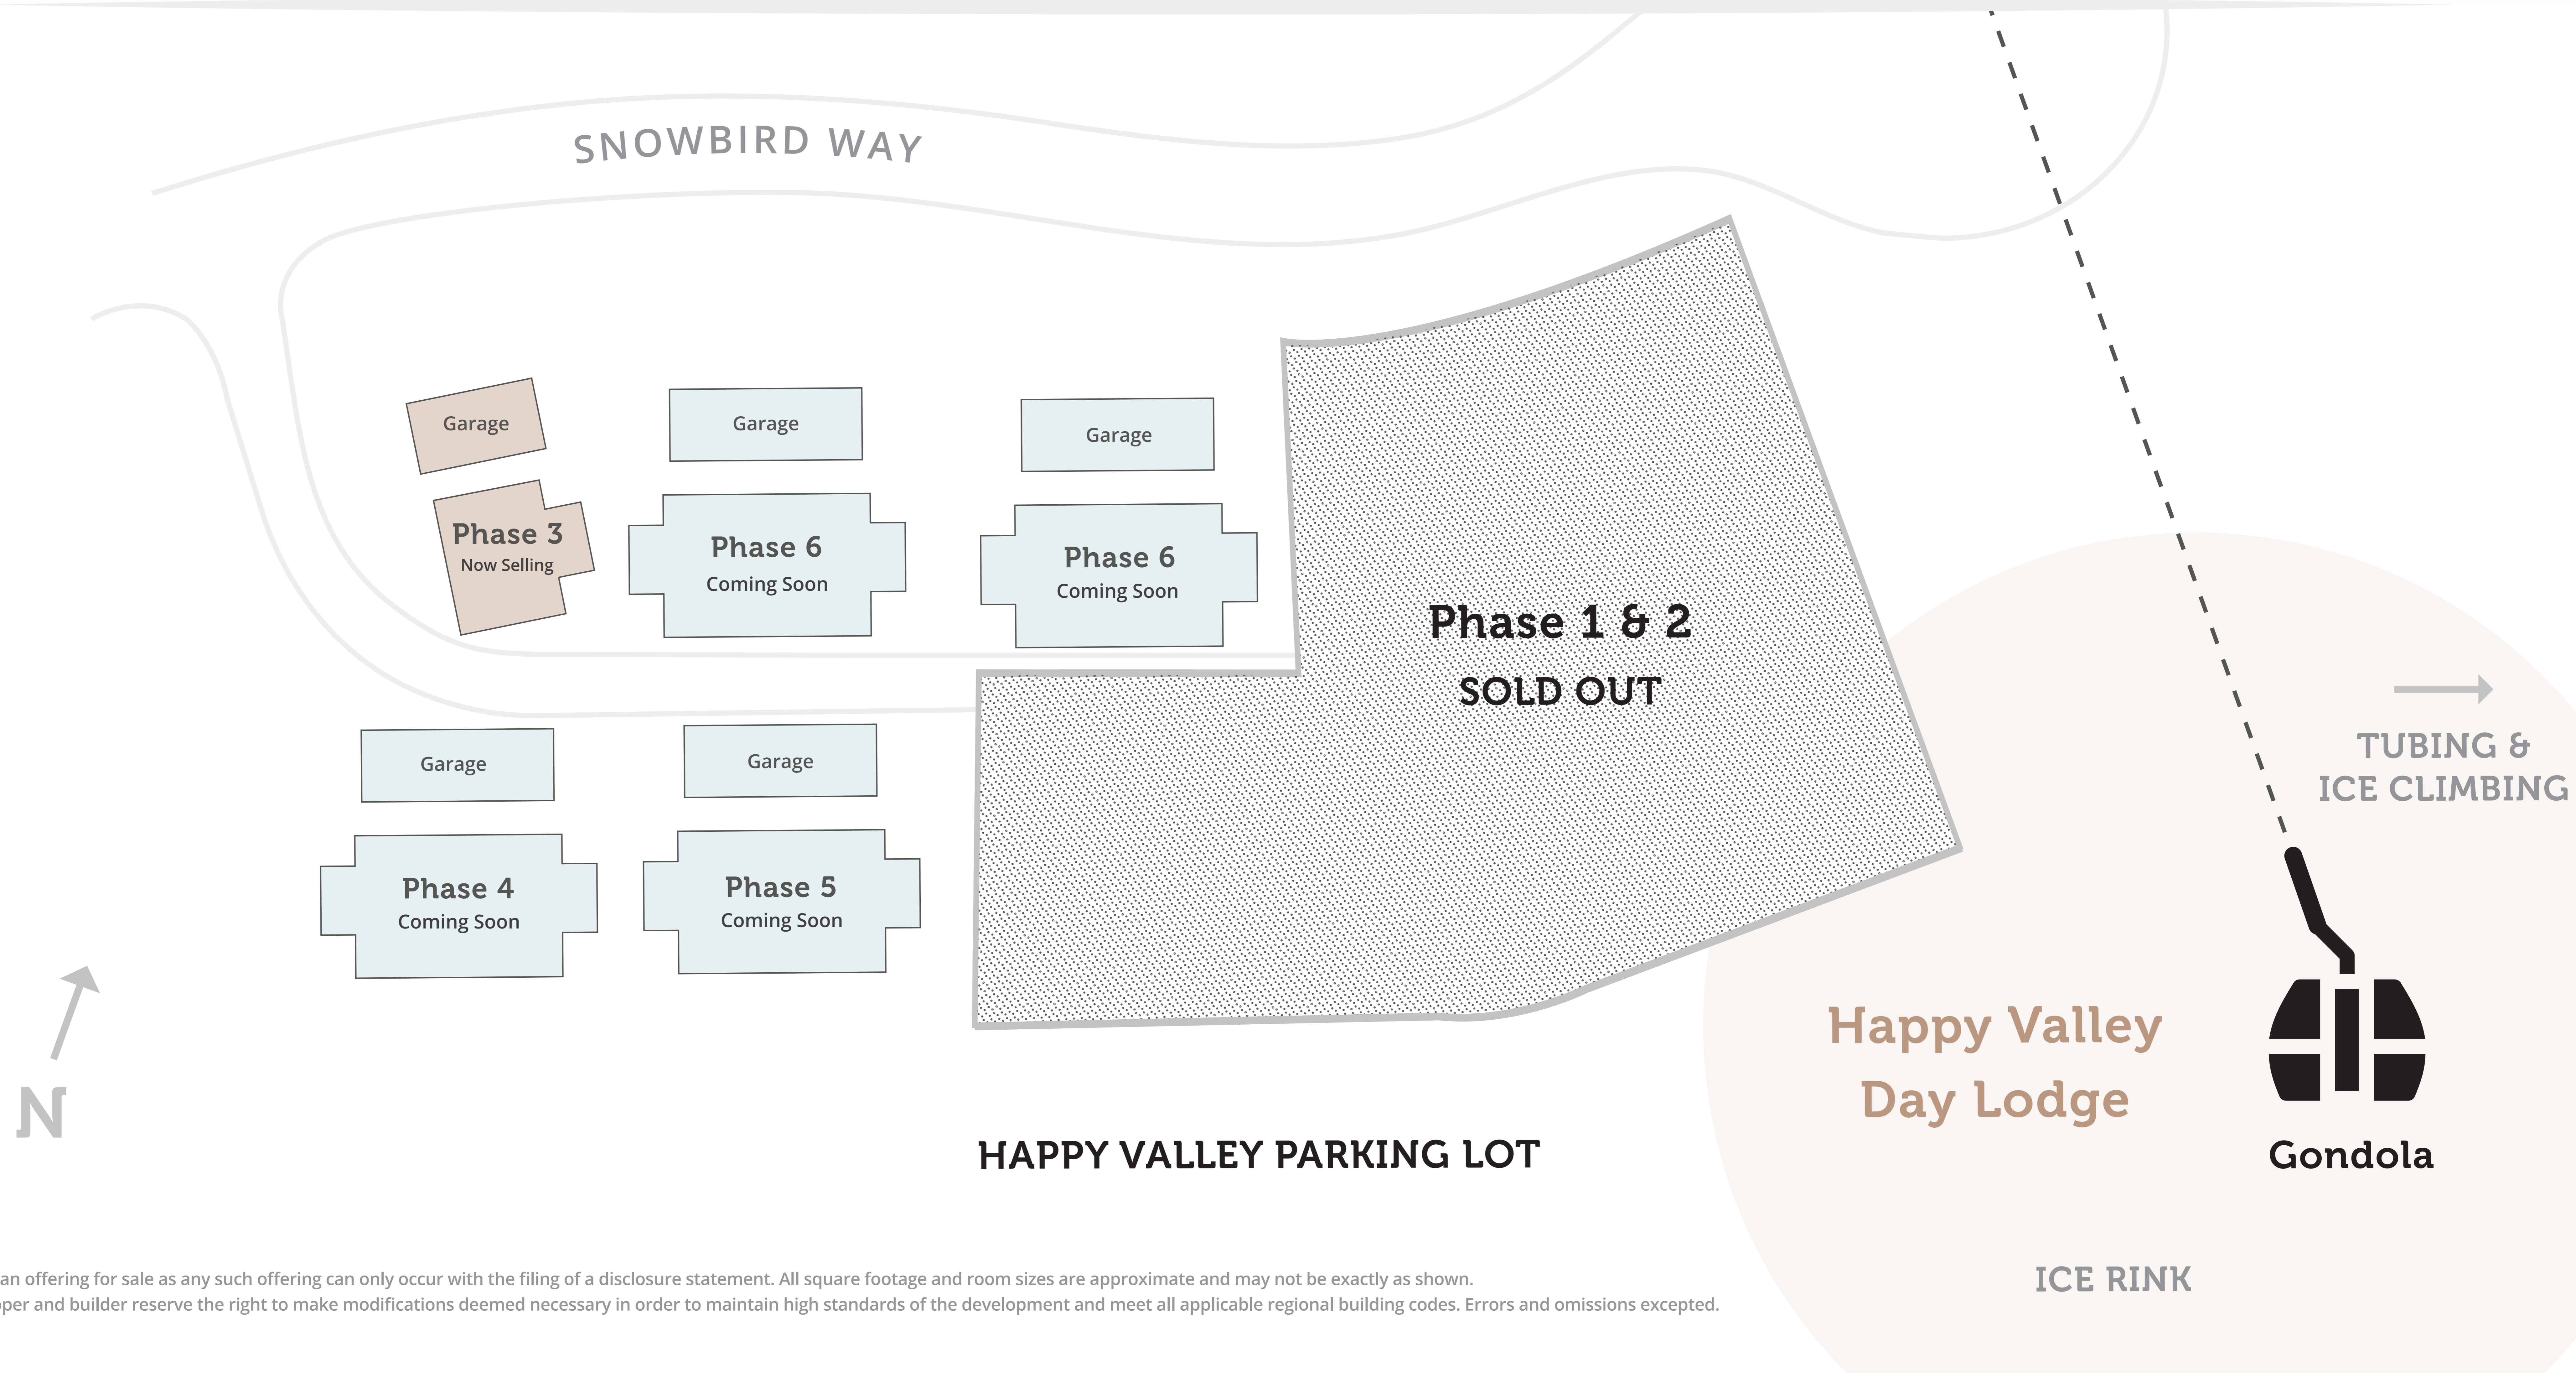

SPYGLASS

at Big White | British Columbia

Site Plan

SNOWBIRD WAY | BIG WHITE, BRITISH COLUMBIA, CA

3 PLEX

6 PLEX

This is not an offering for sale as any such offering can only occur with the filing of a disclosure statement. All square footage and room sizes are approximate and may not be exactly as shown. The developer and builder reserve the right to make modifications deemed necessary in order to maintain high standards of the development and meet all applicable regional building codes. Errors and omissions excepted.