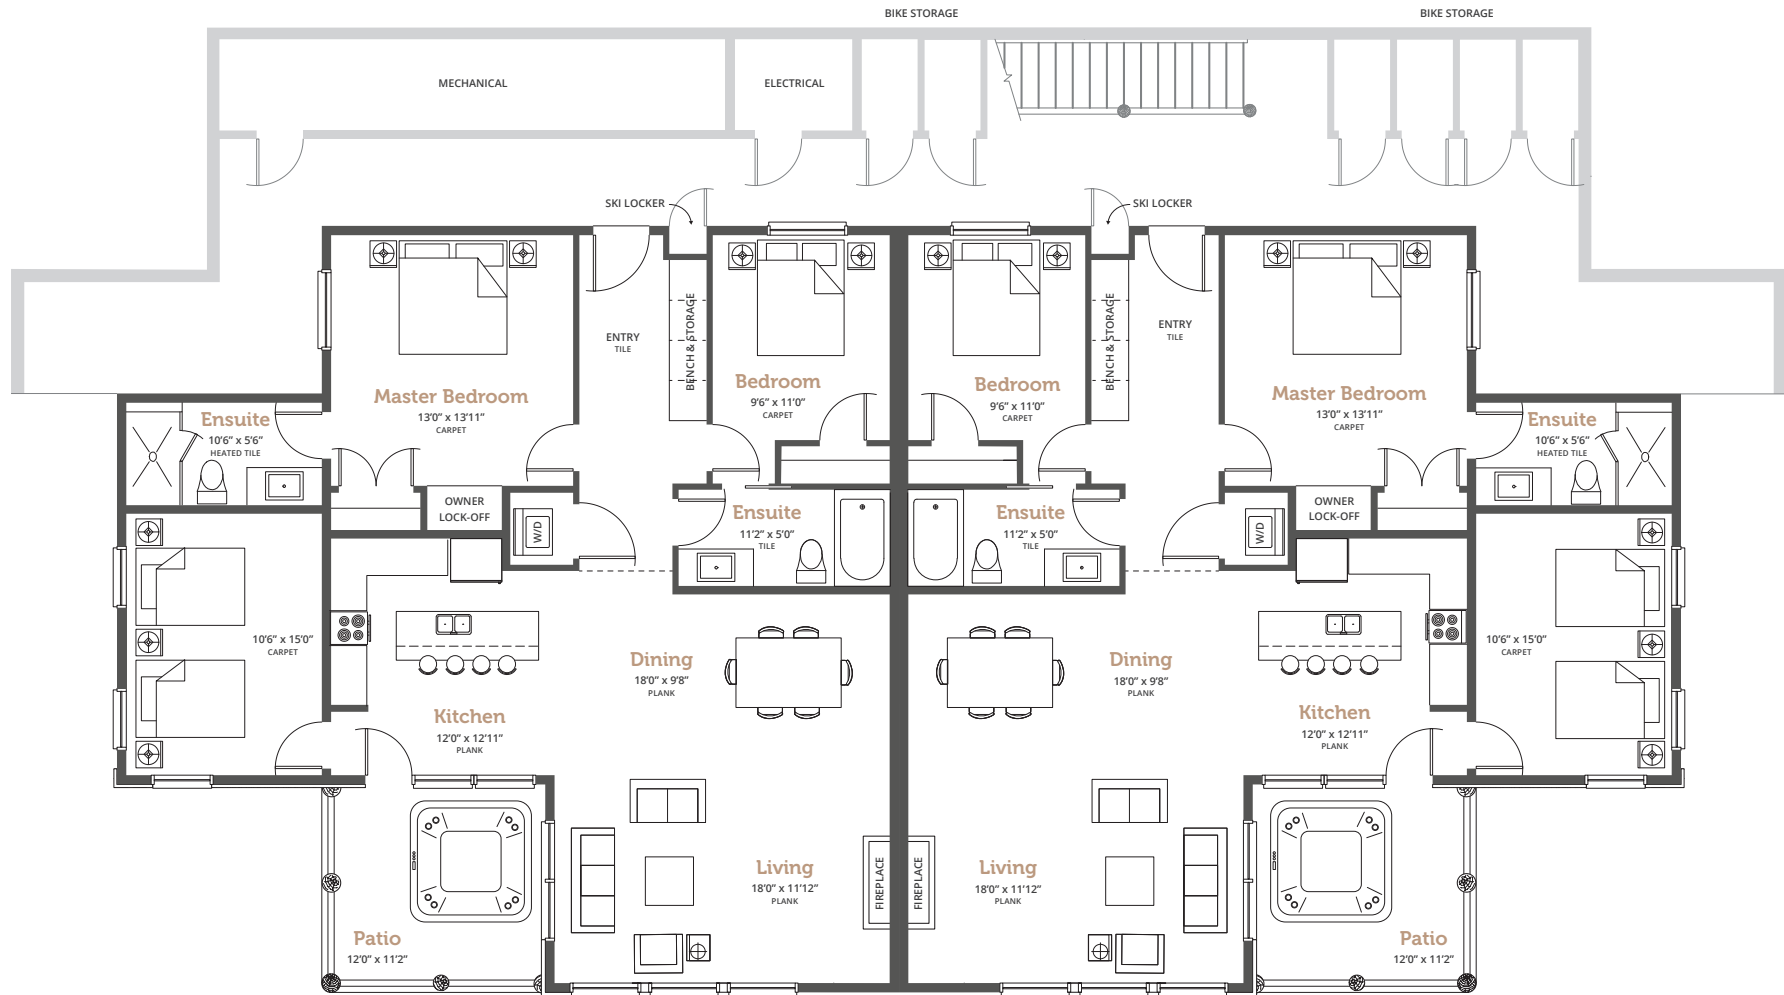

SPYGLASS

at Big White | British Columbia

6 Plex Floor Plan

1,342 SQ.FT. | 2 BED, 1 DEN | 2 BATH

Lower Level

This is not an offering for sale as any such offering can only occur with the filing of a disclosure statement. All square footage and room sizes are approximate and may not be exactly as shown. The developer and builder reserve the right to make modifications deemed necessary in order to maintain high standards of the development and meet all applicable regional building codes. Errors and omissions excepted.